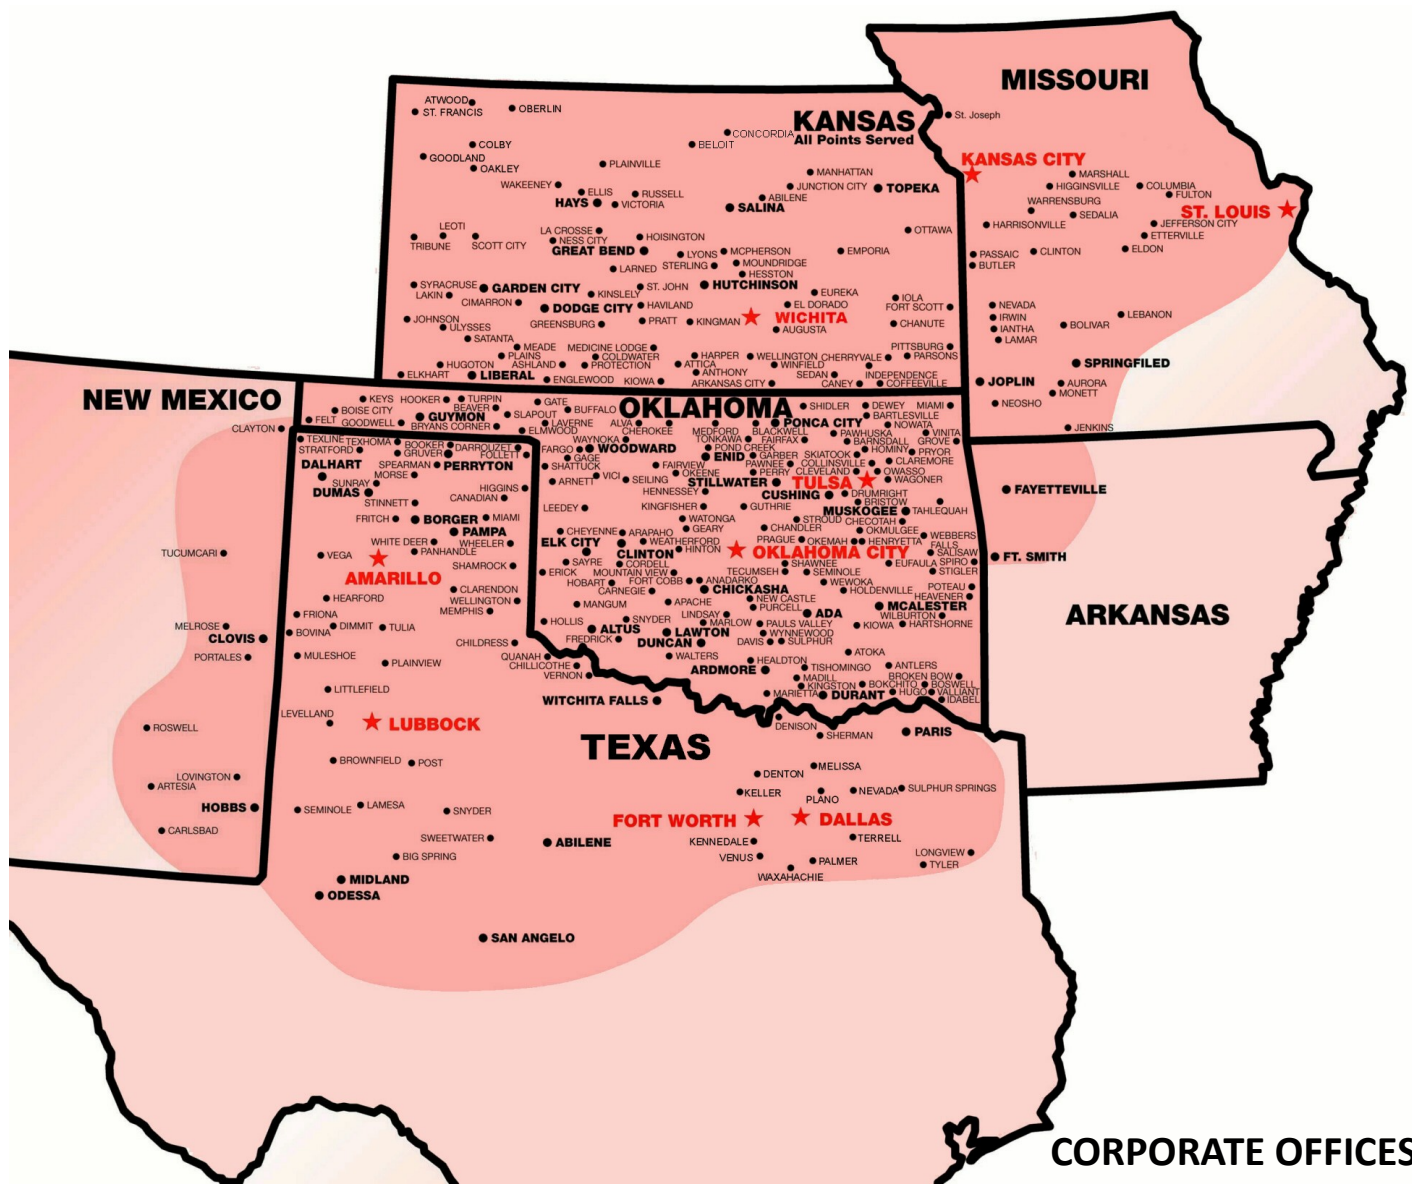

- Dependable Daily Service - regardless of volume!**
- Economical small package and LTL rates to most points - the best of both worlds!**
- Saturday delivery available at many locations**

CORPORATE OFFICES
 4310 Oklahoma Avenue
 P.O. Drawer 1147
 Woodward, OK 73802-1147
 580-256-6460